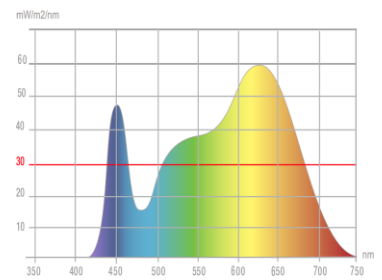

Warranty : 2 years
 Height : 33 cm
 Materials : metal / ABS plastic

Features

Measurement in Lux on the work surface from a top view at 26 cm :

> 500 Lux

< 500 Lux

Measurement in Lux on the work surface from a side view at 26 cm :

> 500 Lux

< 500 Lux

Measurement in nanometers of the light spectrum :

SAP. code	400188806
EAN code	3595560040889
Color	Black
Luminous flux (lm)	208
Lux (lx)	800 at 26 cm
Energy efficiency (lm/W)	105
Color temperature (K)	3000 / 4500 / 6000
CRI	89
Source lifespan (h)	50 000
Energy consumed (kWh/1000 h)	2
Net weight (kg)	0.35