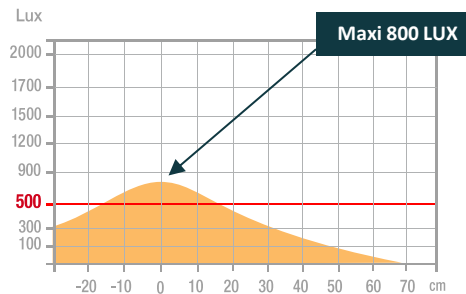

Warranty : 2 years
 Height : 33 cm
 Materials : metal / ABS plastic

Features

Measurement in Lux on the work surface from a top view at 26 cm :

> 500 Lux

< 500 Lux

Measurement in Lux on the work surface from a side view at 26 cm :

> 500 Lux

< 500 Lux

Measurement in nanometers of the light spectrum :

SAP. code	400188806
EAN code	3595560040889
Color	Black
Luminous flux (lm)	208
Lux (lx)	800 at 26 cm
Energy efficiency (lm/W)	105
Color temperature (K)	3000 / 4500 / 6000
CRI	89
Source lifespan (h)	50 000
Energy consumed (kWh/1000 h)	2
Net weight (kg)	0.35