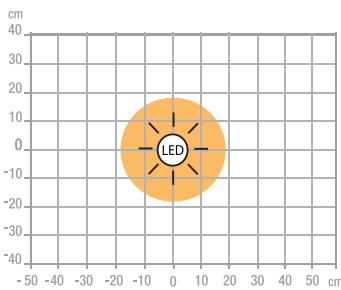

Warranty : 2 years
 Height : 33 cm
 Materials : metal / ABS plastic

Features

Measurement in Lux on the work surface from a top view at 26 cm :

> 500 Lux

< 500 Lux

Measurement in Lux on the work surface from a side view at 26 cm :

> 500 Lux

< 500 Lux

Measurement in nanometers of the light spectrum :

SAP. code	400188806
EAN code	3595560040889
Color	Black
Luminous flux (lm)	208
Lux (lx)	800 at 26 cm
Energy efficiency (lm/W)	105
Color temperature (K)	3000 / 4500 / 6000
CRI	89
Source lifespan (h)	50 000
Energy consumed (kWh/1000 h)	2
Net weight (kg)	0.35