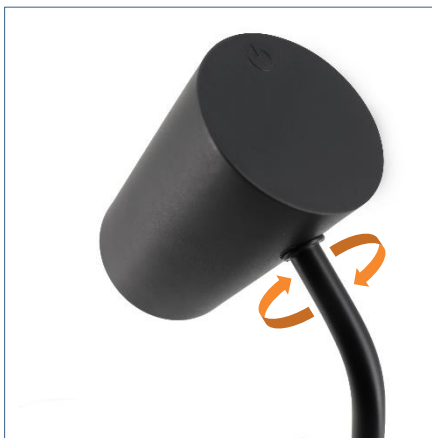

UNILUX

KATZ

KATZ

Discover the perfect light at your fingertips with our KATZ adjustable touch lamp, offering a variety of intensities to light up your space according to your needs.

UNILUX

- **Adjustable** : its swivel head lets you adjust the direction of the light, providing accurate illumination tailored to your needs.
- **Settings** : with its touch-sensitive ON/OFF button, adjusting your lighting has never been so quick and easy, offering a seamless experience for modulating brightness (on 3 levels) and color temperature with a single gesture.
- **Design** : its elegant, uncluttered look blends harmoniously with any décor.
- **Non-slip** : the non-slip glides protect your desk from scratches in all circumstances.
- **Practical** : with its built-in USB cable, recharging is child's play.
- **Quality** : the metal base and tube make it a quality lamp.

Warranty : 2 years
 Height : 33 cm
 Materials : metal / ABS plastic

Features

Measurement in Lux on the work surface from a top view at 26 cm :

> 500 Lux

< 500 Lux

Measurement in Lux on the work surface from a side view at 26 cm :