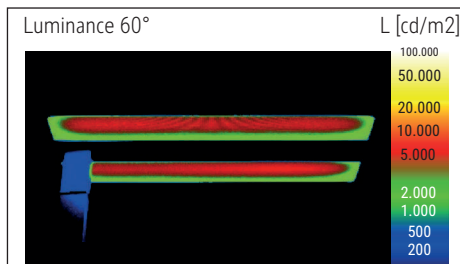

Lampadaire LED MAULjava, réglable

- **Réglable en continu selon l'activité et les besoins individuels**
- **Perçu comme agréable par tous : éclairage combiné direct/indirect du poste de travail, efficace et bien équilibré**
- **Éclairage env. 50 % vers le haut et env. 50 % vers le bas**
- **Double usage : éclairage direct pour le bureau et indirect pour la pièce**
- **Grande efficacité énergétique : technologie LED moderne**
- **Très économique**
- **Sigle GS pour sécurité contrôlée, concept technique de sécurité signé MAUL**
- Tête fermée
- Éblouissement réduit à UGR <19 pour voir sans se fatiguer
- Garanti : consommation nulle avec interrupteur coupé
- Agréable : diffuseur pour réduire les ombres
- Suisse : Pour recevoir avec adaptateur, veuillez ajouter le suffixe .CH à la référence
- Indice de protection IP20
- Source lumineuse et appareil de commande remplaçables par un électricien
- Emballage recyclable